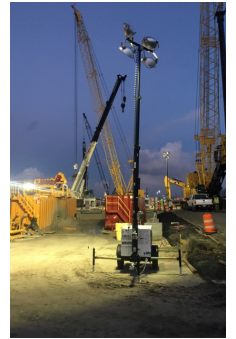

Flatiron/Dragados, LLC
 2506 N. Port Ave.
 361-288-2900

CONSTRUCTION PROGRESS

July 2017

September 2017

HarborBridgeProject.com
 1-877-227-4144
 Lynn Allison | LAllison@HarborBridgeProject.com
 Julee Lugo | JLugo@HarborBridgeProject.com
 HarborBridgeProject
 @HarborBridgePrj
 publicinformation@harborbridgeproject.com