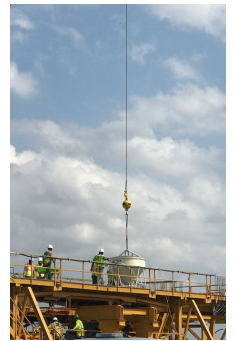

Flatiron/Dragados, LLC
 2506 N. Port Ave.
 361-288-2900

CONSTRUCTION PROGRESS

July 2017

September 2017

HarborBridgeProject.com
 1-877-227-4144
 Lynn Allison | LAllison@HarborBridgeProject.com
 Julee Lugo | JLugo@HarborBridgeProject.com
 HarborBridgeProject
 @HarborBridgePrj
 publicinformation@harborbridgeproject.com