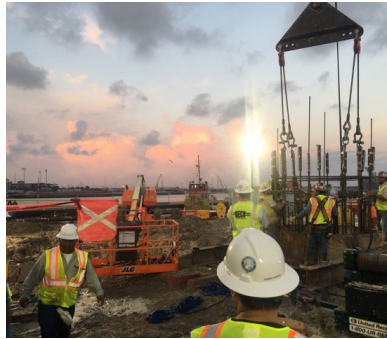

Flatiron/Dragados, LLC
 2506 N. Port Ave.
 361-288-2900

CONSTRUCTION PROGRESS

July 2017

September 2017

HarborBridgeProject.com
 1-877-227-4144
 Lynn Allison | LAllison@HarborBridgeProject.com
 Julee Lugo | JLugo@HarborBridgeProject.com
 HarborBridgeProject
 @HarborBridgePrj
 publicinformation@harborbridgeproject.com