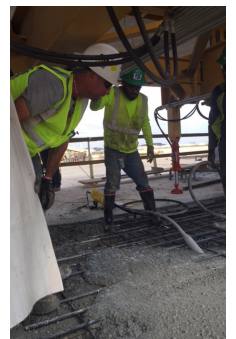

Flatiron/Dragados, LLC
 2506 N. Port Ave.
 361-288-2900

CONSTRUCTION PROGRESS

July 2017

September 2017

HarborBridgeProject.com
 1-877-227-4144
 Lynn Allison | LAllison@HarborBridgeProject.com
 Julee Lugo | JLugo@HarborBridgeProject.com
 HarborBridgeProject
 @HarborBridgePrj
 publicinformation@harborbridgeproject.com