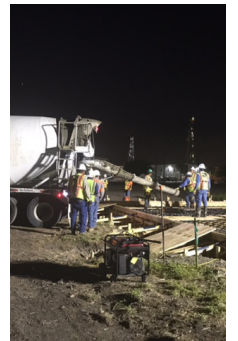

CONSTRUCTION PROGRESS

March 2017

April 2017

May 2017

HarborBridgeProject.com
1-877-227-4144
Lynn Allison | LAllison@HarborBridgeProject.com
Julee Lugo | JLugo@HarborBridgeProject.com
Facebook: [HarborBridgeProject](#)
Twitter: [@HarborBridgePrj](#)
Email: publicinformation@harborbridgeproject.com

Flatiron/Dragados, LLC
2506 N. Port Ave.
361-288-2900