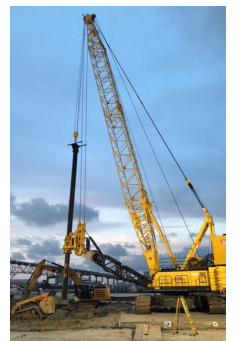

CONSTRUCTION PROGRESS

March 2017

April 2017

May 2017

HarborBridgeProject.com
1-877-227-4144
Lynn Allison | LAllison@HarborBridgeProject.com
Julee Lugo | JLugo@HarborBridgeProject.com
Facebook: [HarborBridgeProject](#)
Twitter: [@HarborBridgePrj](#)
Email: publicinformation@harborbridgeproject.com

Flatiron/Dragados, LLC
2506 N. Port Ave.
361-288-2900