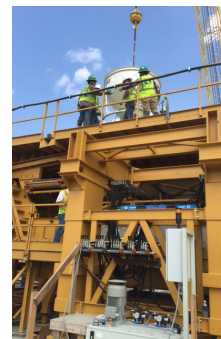

Flatiron/Dragados, LLC
 2506 N. Port Ave.
 361-288-2900

CONSTRUCTION PROGRESS

July 2017

September 2017

HarborBridgeProject.com
 1-877-227-4144
 Lynn Allison | LAllison@HarborBridgeProject.com
 Julee Lugo | JLugo@HarborBridgeProject.com
 HarborBridgeProject
 @HarborBridgePrj
 publicinformation@harborbridgeproject.com