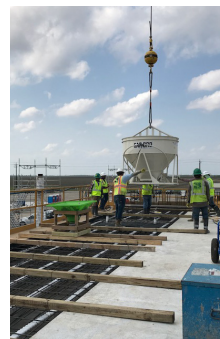

Flatiron/Dragados, LLC
 2506 N. Port Ave.
 361-288-2900

CONSTRUCTION PROGRESS

July 2017

September 2017

HarborBridgeProject.com
 1-877-227-4144
 Lynn Allison | LAllison@HarborBridgeProject.com
 Julee Lugo | JLugo@HarborBridgeProject.com
 HarborBridgeProject
 @HarborBridgePrj
 publicinformation@harborbridgeproject.com